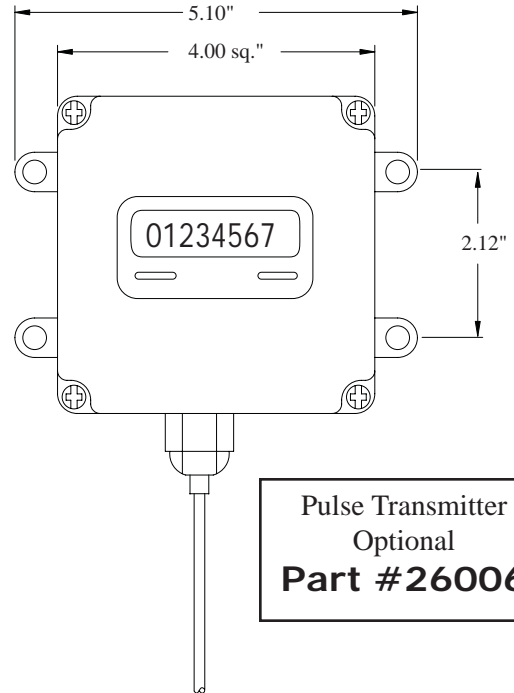

N-Counter

NPI's N-Counter provides a means to continuously monitor and record the number of pump strokes over a given operating period.

Monitoring the total number of pump strokes allows the operator to determine if the pump has been running at the expected rate. The totalizer may be configured for either re-settable or non re-settable operation.

N-Counter-1 also includes a pulse transmitter which is activated by the magnetic field of a solenoid style chemical metering pump during each discharge cycle.

Product Specifications

Display: 8 Digit LCD

Shipping Weight: 1 lb.

Warranty: 2 years

Ordering Information

Part Number	Description
N-COUNTER	Stroke Counter
N-COUNTER-1	Stroke Counter with Pulse Transmitter for LMI pumps

800-378-1500

Northeast Pump & Instrument