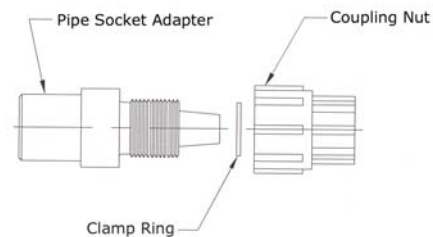

Socket Adapters

Ordering Info

Part Number	Description
N-CONNEC 1/4Tx1/2FSlip	Connector, 1/4" Tubing X 1/2" FSslip - PVC
N-CONNEC 3/8Tx1/2FSlip	Connector, 3/8" Tubing X 1/2" FSslip - PVC
N-CONNEC 1/2Tx1/2FSlip	Connector, 1/2" Tubing X 1/2" FSslip - PVC