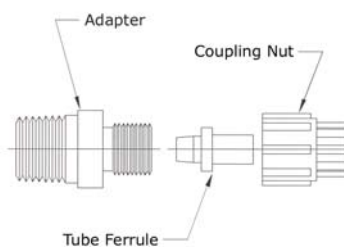

Threaded Adapters

Ordering Info

Part Number	Description
N-CONNEC 1/4Tx1/2NPT	Connector, 1/4" Tubing X 1/2" NPT - PVC
N-CONNEC 3/8Tx1/2NPT	Connector, 3/8" Tubing X 1/2" NPT - PVC
N-CONNEC 3/8Tx1/2FNPT	Connector, 3/8" Tubing X 1/2" FNPT - PVC
N-CONNEC 1/2Tx1/2FNPT	Connector, 1/2" Tubing X 1/2" FNPT - PVC

800-378-1500

www.npipump.com

Northeast Pump & Instrument

190 Summer Street, Lunenburg, MA 01462