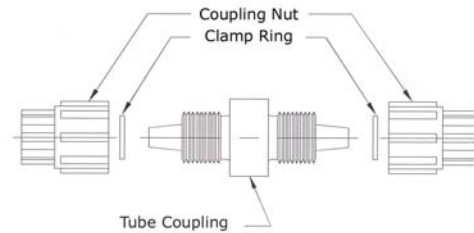

Couplings

Ordering Info

Part Number	Description
N-CPLG 1/4x1/8 Tubing	Coupling, 1/4" OD X 1/8" ID Tubing, PVC
N-CPLG 3/8x1/4 Tubing	Coupling, 3/8" OD X 1/4" ID Tubing, PVC
N-CPLG 1/2x3/8 Tubing	Coupling, 1/2" OD X 3/8" ID Tubing, PVC