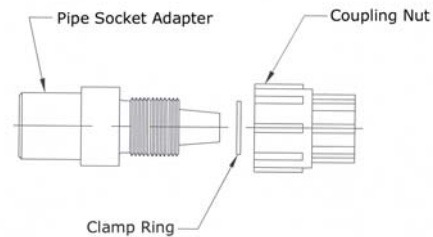

Socket Adapters

Ordering Info

Part Number	Description
N-CONNEX 1/4Tx1/2FSlip	Connector, 1/4" Tubing X 1/2" FSslip - PVC
N-CONNEX 3/8Tx1/2FSlip	Connector, 3/8" Tubing X 1/2" FSslip - PVC
N-CONNEX 1/2Tx1/2FSlip	Connector, 1/2" Tubing X 1/2" FSslip - PVC