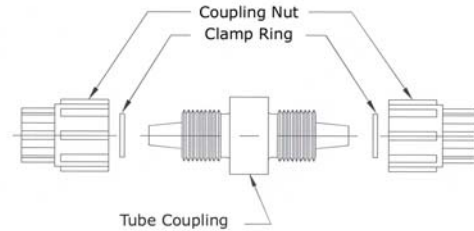

Couplings

Ordering Info

Part Number	Description
N-CPLG 1/4x1/8 Tubing	Coupling, 1/4" OD X 1/8" ID Tubing, PVC
N-CPLG 3/8x1/4 Tubing	Coupling, 3/8" OD X 1/4" ID Tubing, PVC
N-CPLG 1/2x3/8 Tubing	Coupling, 1/2" OD X 3/8" ID Tubing, PVC