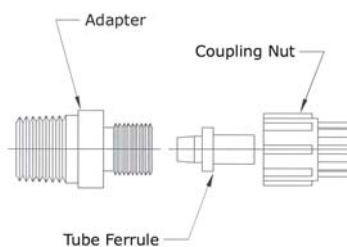

Threaded Adapters: NPI's Threaded Adapters provide an easy to install transition to 1/4", 3/8", or 1/2" OD tubing in systems with threaded pipe connections. NPI's Threaded Adapters are available in 1/2" MNPT and 1/2" FNPT and are machined from PVC bar stock for maximum durability. When ease of disassembly is an important consideration NPI's Threaded Adapters are the best choice.

Couplings

Ordering Info

Part Number	Description
N-CPLG 1/4x1/8 Tubing	Coupling, 1/4" OD X 1/8" ID Tubing, PVC
N-CPLG 3/8x1/4 Tubing	Coupling, 3/8" OD X 1/4" ID Tubing, PVC
N-CPLG 1/2x3/8 Tubing	Coupling, 1/2" OD X 3/8" ID Tubing, PVC

Socket Adapters

Ordering Info

Part Number	Description
N-CONNEX 1/4Tx1/2FSlip	Connector, 1/4" Tubing X 1/2" FSslip - PVC
N-CONNEX 3/8Tx1/2FSlip	Connector, 3/8" Tubing X 1/2" FSslip - PVC
N-CONNEX 1/2Tx1/2FSlip	Connector, 1/2" Tubing X 1/2" FSslip - PVC

Threaded Adapters

Ordering Info

Part Number	Description
N-CONNEX 1/4Tx1/2NPT	Connector, 1/4" Tubing X 1/2" NPT - PVC
N-CONNEX 3/8Tx1/2NPT	Connector, 3/8" Tubing X 1/2" NPT - PVC
N-CONNEX 3/8Tx1/2FNPT	Connector, 3/8" Tubing X 1/2" FNPT - PVC
N-CONNEX 1/2Tx1/2FNPT	Connector, 1/2" Tubing X 1/2" FNPT - PVC