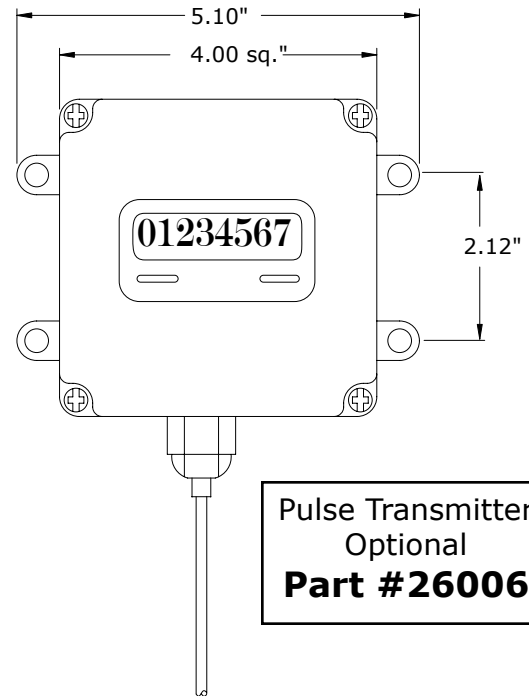

N-Counter

NPI's N-Counter provides a means to continuously monitor and record the number of pump strokes over a given operating period.

Monitoring the total number of pump strokes allows the operator to determine if the pump has been running at the expected rate. The totalizer may be configured for either re-settable or non re-settable operation.

N-Counter-1 also includes a pulse transmitter which is activated by the magnetic field of a solenoid style chemical metering pump during each discharge cycle.

Product Specifications

Display: 8 Digit LCD

Shipping Weight: 1 lb.

Warranty: 2 years

Ordering Information

Part Number	Description
N-COUNTER	Stroke Counter
N-COUNTER-1	Stroke Counter with Pulse Transmitter for LMI pumps

800-378-1500

Northeast Pump & Instrument